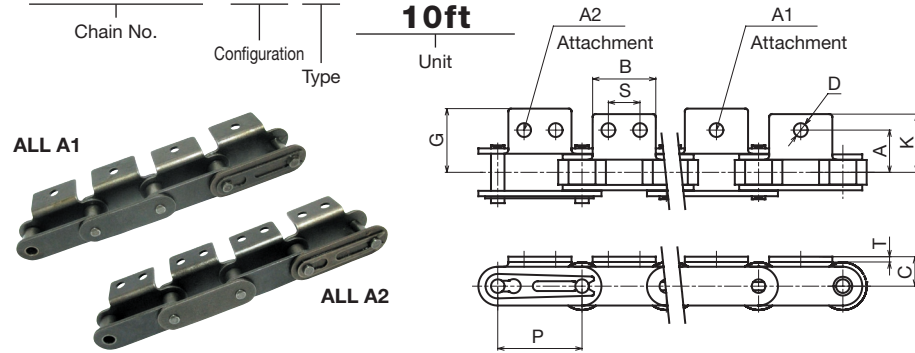

## A1/A2-type Attachments

### Order Product Code

**KCMC2040- ALL A1 120 Links 10ft**

Double pitch roller chains are roller chains for transmission with a double pitch. Small conveyor chains, each part of which is the same as roller chains and which are excellent in rupture strength and wear resistance. The R-type and S-type are available for rollers, and the A1/2 and K1/2 types for chains with attachments.

Chain No.	Attachment Configuration	Attachment Type	Pitch P	Common Dimensions				Attachment A1/A2				Average Tensile Strength kN (kgf)	Maximum Allowable Tension kN (kgf)
				C	B	D	T	A	K	G	S		
KCM C2040	ALL 2L	A1	25.40	9.1	19.1	3.6	1.5	12.7	17.4	19.0	9.5	17.2(1,750)	2.63( 270)
KCM C2042													
KCM C2050	ALL 2L	A2	31.75	11.1	23.8	5.2	2.0	15.9	21.9	24.0	11.9	27.9(2,850)	4.31( 440)
KCM C2052													
KCM C2060H	ALL 2L	A1	38.10	14.7	28.6	5.2	3.2	21.45	28.4	31.8	14.30	39.5(4,000)	6.28( 640)
KCM C2062H													
KCM C2080H	ALL 2L	A2	50.80	19.1	38.1	6.8	4.0	27.8	37.0	41.1	19.10	68.6(7,000)	10.69(1,090)
KCM C2082H													