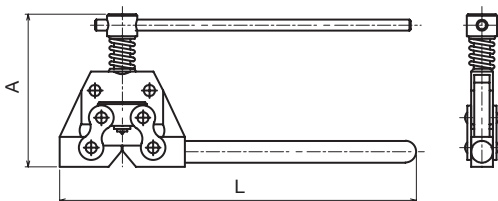

Chain Pullers/Chain Detachers

● Order No. Example **CPL35**

Chain Puller No.

CPL35

CPL60 · 80

Used when connecting a chain as shown in the figure. Designed to be used quickly and easily.

◇ Chain Pullers

Chain Puller No.	Chain in Use	A MAX	B	C	D	L	¥
CPL 35	35 - 60	118	25	-	7 - 45	70	
CPL 60	60 - 100	185	-	25	10 - 57	110	
CPL 80	80 - 240	250	-	25	23 - 135	145	

● Order No. Example **DT60**

Chain Detacher No.

Makes cutting the chain easy by detaching the roller chain plate and pin.

◇ Chain Detachers

Chain Detacher No.	Chain in Use	A	L	¥
DT 60	35 - 60	80	185	
DT 100	60 - 100	110	300	