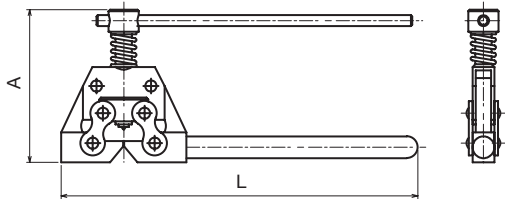

Chain Pullers/Chain Detachers

● Order Product Code **CPL35**

Chain Puller No.

Used when connecting a chain as shown in the figure. Designed to be used quickly and easily.

◇ Chain Pullers

Chain Puller No.	Chain in Use	A MAX	B	C	D	L	Weight (g)
CPL 35	35 - 60	118	25	--	7 - 45	70	159
CPL 60	60 - 100	185	--	25	10 - 57	110	650
CPL 80	80 - 240	250	--	25	23 - 135	145	1,000

● Order Product Code **DT60**

Chain Detacher No.

Makes cutting the chain easy by detaching the roller chain plate and pin.

◇ Chain Detachers

Chain Detacher No.	Chain in Use	A	L	Weight (g)
DT 60	35 - 60	80	185	390
DT 100	60 - 100	110	300	1,020