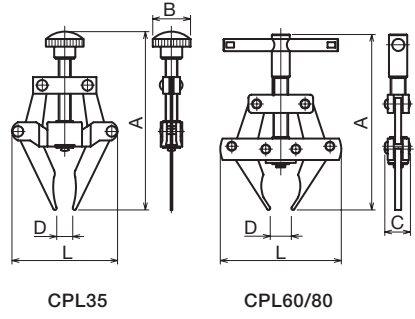

Chain Pullers/Chain Detachers

● Order Product Code **CPL35**

Chain Puller No.

Used when connecting a chain as shown in the figure. Designed to be used quickly and easily.

◇ Chain Pullers

Chain Puller No.	Chain in Use	A MAX	B	C	D	L	Weight (g)
CPL 35	35 - 60	118	25	--	7 - 45	70	159
CPL 60	60 - 100	185	--	25	10 - 57	110	650
CPL 80	80 - 240	250	--	25	23 - 135	145	1,000

● Order Product Code **DT60**

Chain Detacher No.

Makes cutting the chain easy by detaching the roller chain plate and pin.

◇ Chain Detachers

Chain Detacher No.	Chain in Use	A	L	Weight (g)
DT 60	35 - 60	80	185	390
DT 100	60 - 100	110	300	1,020