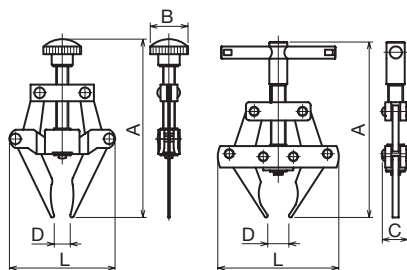

Chain Pullers/Chain Detachers

● Order No. Example **CPL35**

Chain Puller No.

CPL35

CPL60 · 80

Used when connecting a chain as shown in the figure. Designed to be used quickly and easily.

◇ Chain Pullers

Chain Puller No.	Chain in Use	A MAX	B	C	D	L	¥
CPL 35	35 - 60	118	25	-	7 - 45	70	
CPL 60	60 - 100	185	-	25	10 - 57	110	
CPL 80	80 - 240	250	-	25	23 - 135	145	

● Order No. Example **DT60**

Chain Detacher No.

Makes cutting the chain easy by detaching the roller chain plate and pin.

◇ Chain Detachers

Chain Detacher No.	Chain in Use	A	L	¥
DT 60	35 - 60	80	185	
DT 100	60 - 100	110	300	