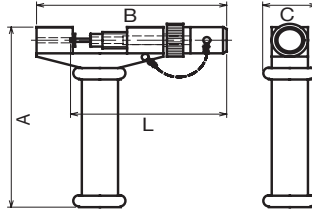

### ST25

Straight Punch Chain  
Cutter No.

### ST25PIN

Straight Punch Chain Cutter Pin No.

Fix the roller chain as shown in the figure and hit the pin removal head with a hammer to remove the chain pin.

## ◇ Straight Punch Chain Cutter

Chain Cutter No.	Chain in Use	A	B	C	Pin No.	L
ST 25	25	180	130	40	ST 25 PIN	115
ST 35-40	35 - 40	180	130	40	ST 35-40 PIN	121
ST 50	50	180	150	39	ST 50 PIN	131
ST 60	60	180	150	40	ST 60 PIN	134
ST 80	80	190	200	40	ST 80 PIN	175
ST 100	100	190	200	40	ST100 PIN	182