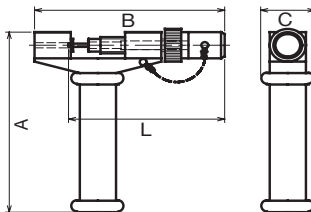

Straight Punch Chain Cutter

● Order No. Example

ST25

Straight Punch Chain Cutter No.

ST25PIN

Straight Punch Chain Cutter Pin No.

Fix the roller chain as shown in the figure and hit the pin removal head with a hammer to remove the chain pin.

◇ Straight Punch Chain Cutter

Chain Cutter No.	Chain in Use	A	B	C	¥	Pin No.	L	¥
ST 25	25	180	130	40		ST 25 PIN	115	
ST 35-40	35 - 40	180	130	40		ST 35-40 PIN	121	
ST 50	50	180	150	39		ST 50 PIN	131	
ST 60	60	180	150	40		ST 60 PIN	134	
ST 80	80	190	200	40		ST 80 PIN	175	
ST 100	100	190	200	40		ST 100 PIN	182	