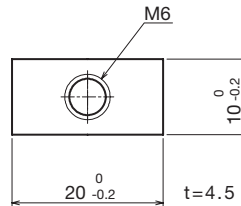

Compatible Aluminum Frames: C3AF/CZ3AFS

Guide Bracket No.	Material	¥
CZ3GBAL	Aluminum Angle Bar A6063 T5	

● Order No.
M6NT20

Nut. No.

◇ M6 Long Nut (UniChrome plating included)