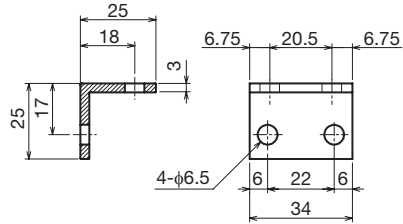

◇ M5 Long Nut (UniChrome plating included)

Nut. No.	¥
M5NT20	

● Order No.
CZ3GBAL

Guide Bracket No.

◇ Guide Bracket

Compatible Aluminum Frames: C3AF/CZ3AFS

Guide Bracket No.	Material	¥
CZ3GBAL	Aluminum Angle Bar A6063 T5	

● Order No.
M6NT20

Nut. No.

◇ M6 Long Nut (UniChrome plating included)

Nut. No.	¥
M6NT20	

Order Method

Aluminum Frame No.

Return Guide No.

Guide Bracket No.