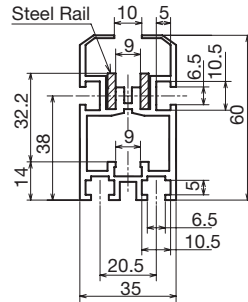

● Order No. Example

C3AFT

Aluminum Frame No.

◇ Aluminum Frame for use with Triple Speed/Carrier Chain
(For use with plastic rollers)

CZ3/CY3 dedicated aluminum frame

Aluminum Frame No.	Length/Unit	Material	¥
C3AFT	3m	 A6063S T5	

◇ Aluminum Frame with steel rail for use with Triple Speed/Carrier Chain
(For use with steel rollers and plastic rollers)

CZ3/CY3 dedicated aluminum frame

Aluminum Frame No.	Length/Unit	Material	¥
CZ3AFT	3m	 A6063S T5	