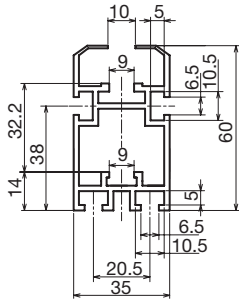

● Order No. Example

C3AFT

Aluminum Frame No.

◇ Aluminum Frame for use with Triple Speed/Carrier Chain
(For use with plastic rollers)

CZ3/CY3 dedicated aluminum frame

Aluminum Frame No.	Length/Unit	Material	¥
C3AFT	3m	 A6063S T5	

◇ Aluminum Frame with steel rail for use with Triple Speed/Carrier Chain
(For use with steel rollers and plastic rollers)

CZ3/CY3 dedicated aluminum frame

Aluminum Frame No.	Length/Unit	Material	¥
CZ3AFT	3m	 A6063S T5	