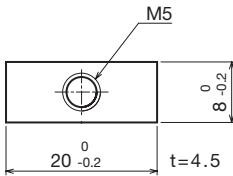

◇ M5 Long Nut (UniChrome plating included)

Nut. No.	¥
M5NT20	

● Order No.
CZ3GBAL

Guide Bracket No.

◇ Guide Bracket

Compatible Aluminum Frames: C3AF/CZ3AFS

Guide Bracket No.	Material	¥
CZ3GBAL	Aluminum Angle Bar A6063 T5	