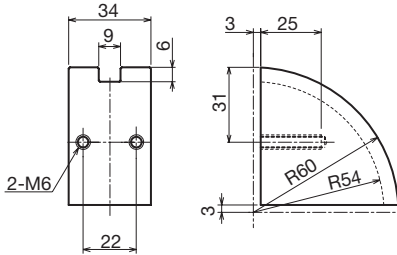

3-Type Aluminum Frame Series

● Order No.
CZ3RGPE

Return Guide No.

◇ Return Guide

Compatible Aluminum Frames: C3AF/CZ3AFS

Return Guide No.	Material	¥
CZ3RGPE	UHMW Polyethylene	

● Order No.
M5NT20

Nut. No.

◇ M5 Long Nut (UniChrome plating included)