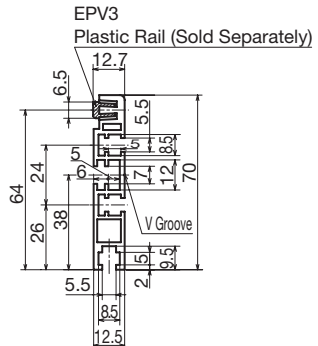

◇ Aluminum Frame with steel rail for use with Triple Speed/Carrier Chain
(For use with steel rollers and plastic rollers)

CZ3/CY3 dedicated aluminum frame

Aluminum Frame No.	Length/Unit	Material	¥
CZ3AFT	3m	 A6063S T5	

 SS400 is an accessory to this.

◇ Aluminum Side Frame for use with Triple Speed/Carrier Chain
(Pallet Guide Rail)

Compatible Aluminum Frames: C3AF/CZ3AFS

Side Frame No.	Length/Unit	Material	¥
C3AFSD	3m	 A6063S T5	