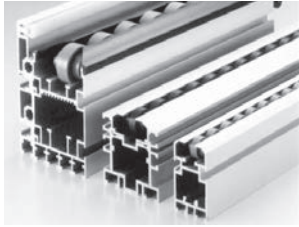

Triple Speed/Carrier Chains

The Aluminum Frame Series for use with the Triple Speed/Carrier Chain is outfitted with a form created taking into consideration the running of a stable chain and nut grooves that enable free mounting of drive return components, leg components, stoppers, sensors, etc. Easy design is aided by aluminum frames and aluminum side frames exclusively for use with chains because they are rust resistant thanks to alumite processing, which gives them a pleasant external appearance, and by standardized dedicated return guides, brackets, and mounting nuts.

● Order No. Example

C3AFT

Aluminum Frame No.

◇ Aluminum Frame for use with Triple Speed/Carrier Chain
(For use with plastic rollers)

CZ3/CY3 dedicated aluminum frame

Aluminum Frame No.	Length/Unit	Material	¥
C3AFT	3m	 A6063S T5	

◇ Aluminum Frame with steel rail for use with Triple Speed/Carrier Chain
(For use with steel rollers and plastic rollers)

CZ3/CY3 dedicated aluminum frame

Aluminum Frame No.	Length/Unit	Material	¥
CZ3AFT	3m	 A6063S T5	

 SS400 is an accessory to this.

◇ Aluminum Side Frame for use with Triple Speed/Carrier Chain
(Pallet Guide Rail)

Compatible Aluminum Frames: C3AF/CZ3AFS

Side Frame No.	Length/Unit	Material	¥
C3AFSD	3m	 A6063S T5	