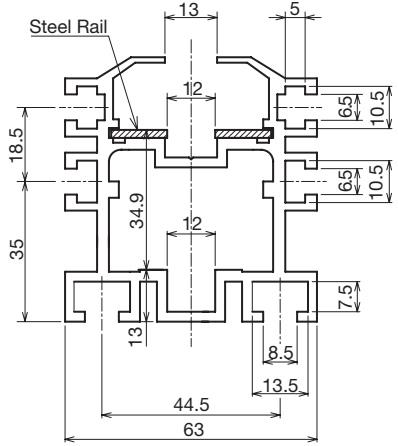

Triple Speed/Carrier Chains

● Order No. Example

C4AFT

Aluminum Frame No.

◇ Aluminum Frame for use with Triple Speed/Carrier Chain
 (For use with plastic rollers)

CZ4/CY4 Dedicated Aluminum Frame

Aluminum Frame No.	Length/Unit	Material	¥
C4AFT	3m	 A6063S T5	

◇ Aluminum Frame with steel rail for use with Triple Speed/Carrier Chain
 (For use with steel rollers and plastic rollers)

CZ4/CY4 Dedicated Aluminum Frame

Aluminum Frame No.	Length/Unit	Material	¥
CZ4AFS	4m	 A6063S T5	

⚠ Steel rails, end plates, and cylindrical rollers are included.

◇ Aluminum Side Frame for use with Triple Speed/Carrier Chain
 (Pallet Guide Rail)

Compatible Aluminum Frames: C4AF/CZ4AFS

Side Frame No.	Length/Unit	Material	¥
C4AFSD	3m	 A6063S T5	