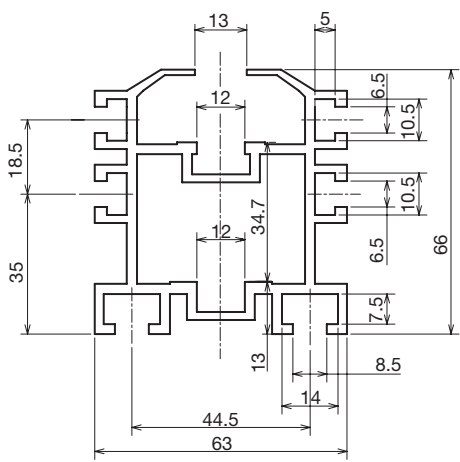

Triple Speed/Carrier Chains

● Order No. Example

C4AFT

Aluminum Frame No.

◇ Aluminum Frame for use with Triple Speed/Carrier Chain
 (For use with plastic rollers)

CZ4/CY4 Dedicated Aluminum Frame

Aluminum Frame No.	Length/Unit	Material	¥
C4AFT	3m	 A6063S T5	

◇ Aluminum Frame with steel rail for use with Triple Speed/Carrier Chain
 (For use with steel rollers and plastic rollers)

CZ4/CY4 Dedicated Aluminum Frame

Aluminum Frame No.	Length/Unit	Material	¥
CZ4AFS	4m	 A6063S T5	

⚠ Steel rails, end plates, and cylindrical rollers are included.

◇ Aluminum Side Frame for use with Triple Speed/Carrier Chain
 (Pallet Guide Rail)

Compatible Aluminum Frames: C4AF/CZ4AFS

Side Frame No.	Length/Unit	Material	¥
C4AFSD	3m	 A6063S T5	

● Order No.
M8NT25

Nut. No.

◇ M8 Long Nut (UniChrome plating included)

Nut. No.	¥
M8NT25	

Order Method

Same-day shipping

Length Limit for Packing/Strap Items

Aluminum Frame No.