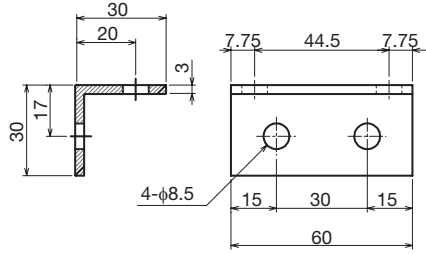

Compatible Aluminum Frames: C4AF/CZ4AFS

Guide Bracket No.	Material	¥
CZ4GBAL	Aluminum Angle Bar A6063 T5	

● Order No.
M6NT20

Nut. No.

◇ M6 Long Nut (UniChrome plating included)