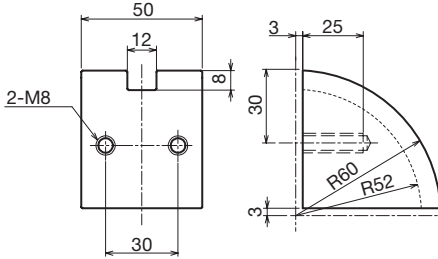

4-Type Aluminum Frame Series

● Order No.
CZ4RGPE

Return Guide No.

◇ Return Guide

Compatible Aluminum Frames: C4AF/CZ4AFS

Return Guide No.	Material	¥
CZ4RGPE	UHMW Polyethylene	

● Order No.
CZ4GBAL

Guide Bracket No.

◇ Guide Bracket