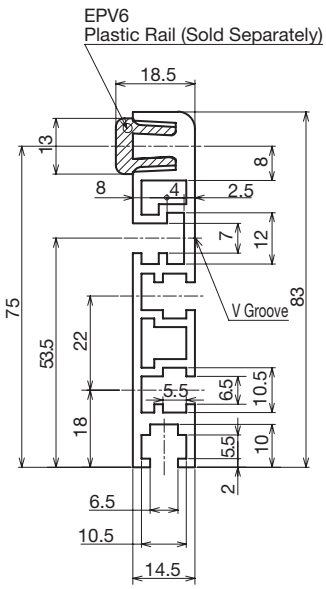

Triple Speed/Carrier Chains

● Order No. Example

C4AFT

Aluminum Frame No.

◇ Aluminum Frame for use with Triple Speed/Carrier Chain
 (For use with plastic rollers)

CZ4/CY4 Dedicated Aluminum Frame

Aluminum Frame No.	Length/Unit	Material	¥
C4AFT	3m	 A6063S T5	

◇ Aluminum Frame with steel rail for use with Triple Speed/Carrier Chain
 (For use with steel rollers and plastic rollers)

CZ4/CY4 Dedicated Aluminum Frame

Aluminum Frame No.	Length/Unit	Material	¥
CZ4AFS	4m	 A6063S T5	

⚠ Steel rails, end plates, and cylindrical rollers are included.

◇ Aluminum Side Frame for use with Triple Speed/Carrier Chain
 (Pallet Guide Rail)

Compatible Aluminum Frames: C4AF/CZ4AFS

Side Frame No.	Length/Unit	Material	¥
C4AFSD	3m	 A6063S T5	