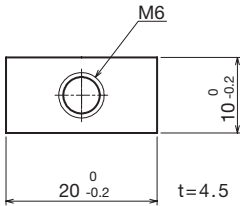

◇ Guide Bracket

Compatible Aluminum Frames: C4AF/CZ4AFS

Guide Bracket No.	Material	¥
CZ4GBAL	Aluminum Angle Bar A6063 T5	

● Order No.
M6NT20

Nut. No.

◇ M6 Long Nut (UniChrome plating included)

Nut. No.	¥
M6NT20	

● Order No.
M8NT25

Nut. No.

◇ M8 Long Nut (UniChrome plating included)

Nut. No.	¥
M8NT25	

Order Method

Same-day shipping

Length Limit for Packing/Strap Items

Aluminum Frame No.