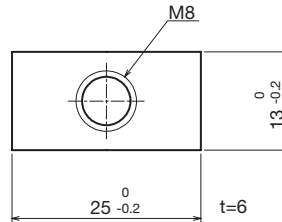

◇ Guide Bracket

Compatible Aluminum Frames: C4AF/CZ4AFS

Guide Bracket No.	Material	¥
CZ4GBAL	Aluminum Angle Bar A6063 T5	

● Order No.
M6NT20

Nut. No.

◇ M6 Long Nut (UniChrome plating included)

Nut. No.	¥
M6NT20	

● Order No.
M8NT25

Nut. No.

◇ M8 Long Nut (UniChrome plating included)

Nut. No.	¥
M8NT25	

Order Method

Same-day shipping

Length Limit for Packing/Strap Items

Aluminum Frame No.